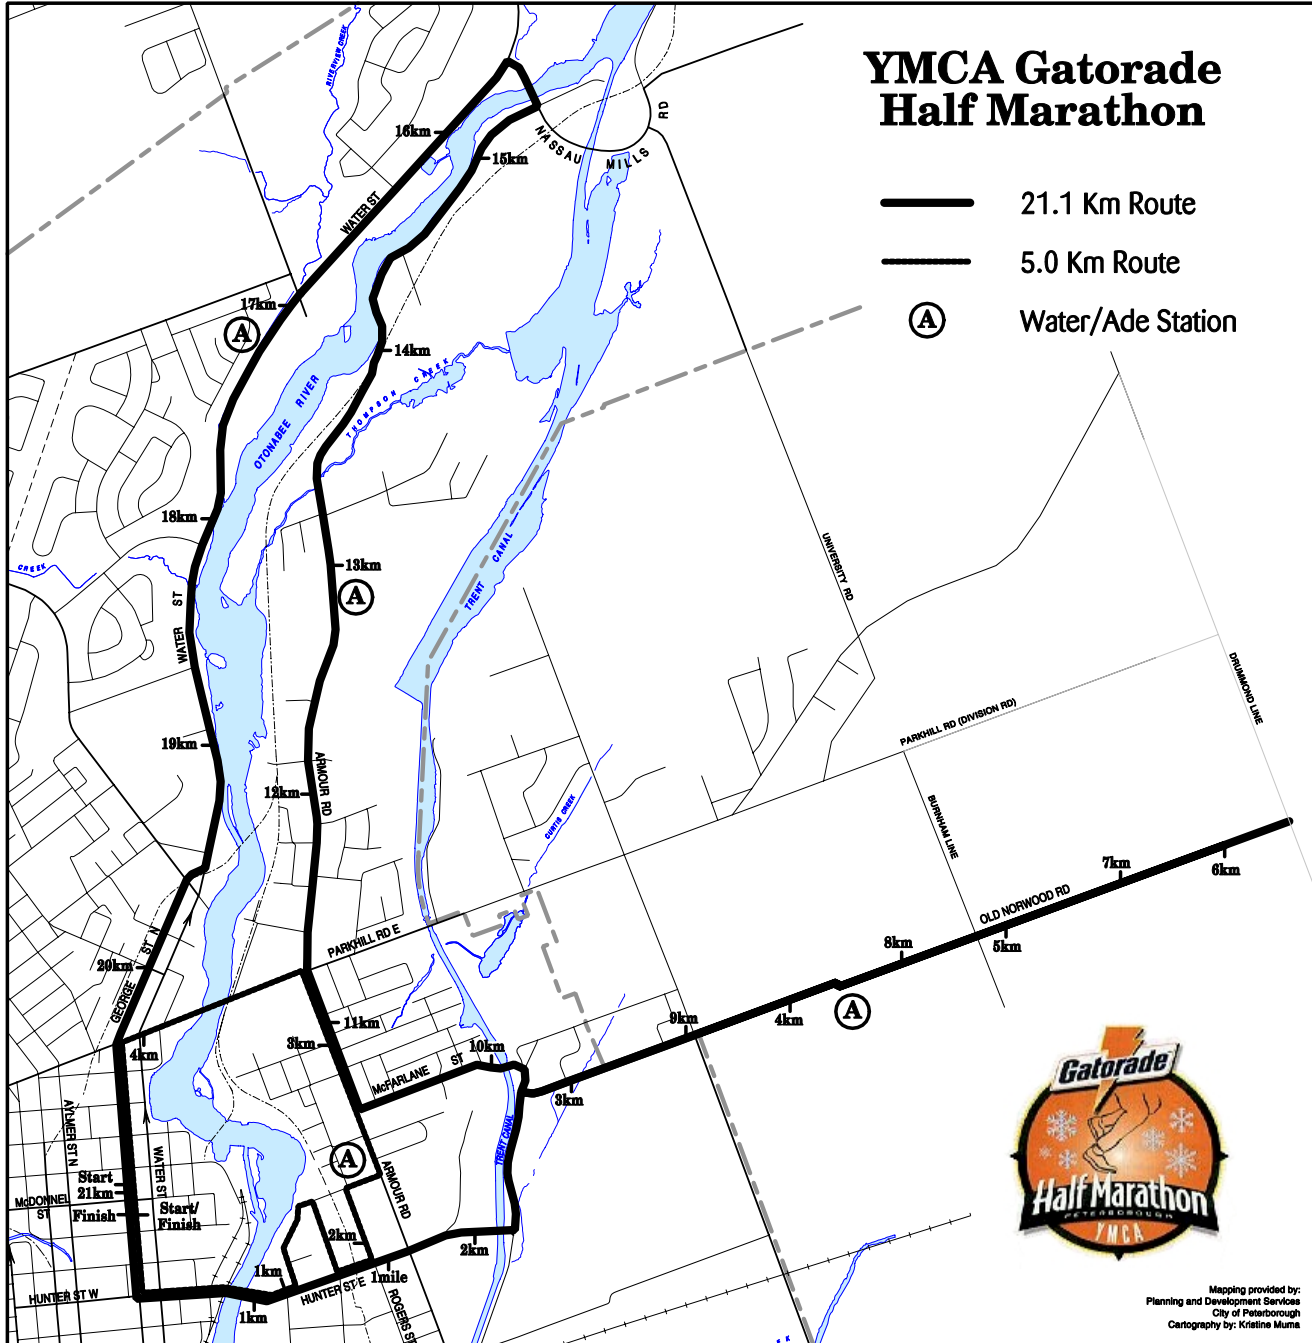

YMCA Gatorade Half Marathon

- 21.1 Km Route
- 5.0 Km Route
- Water/Ade Station